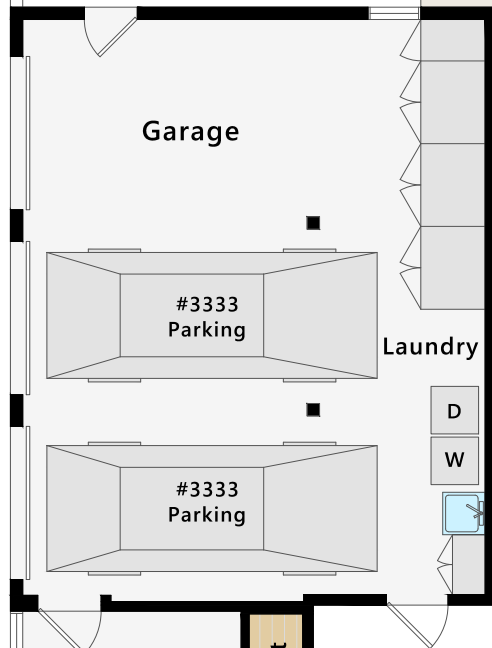

3333 Buchanan Street

San Francisco, CA

Lower Level

Main Level